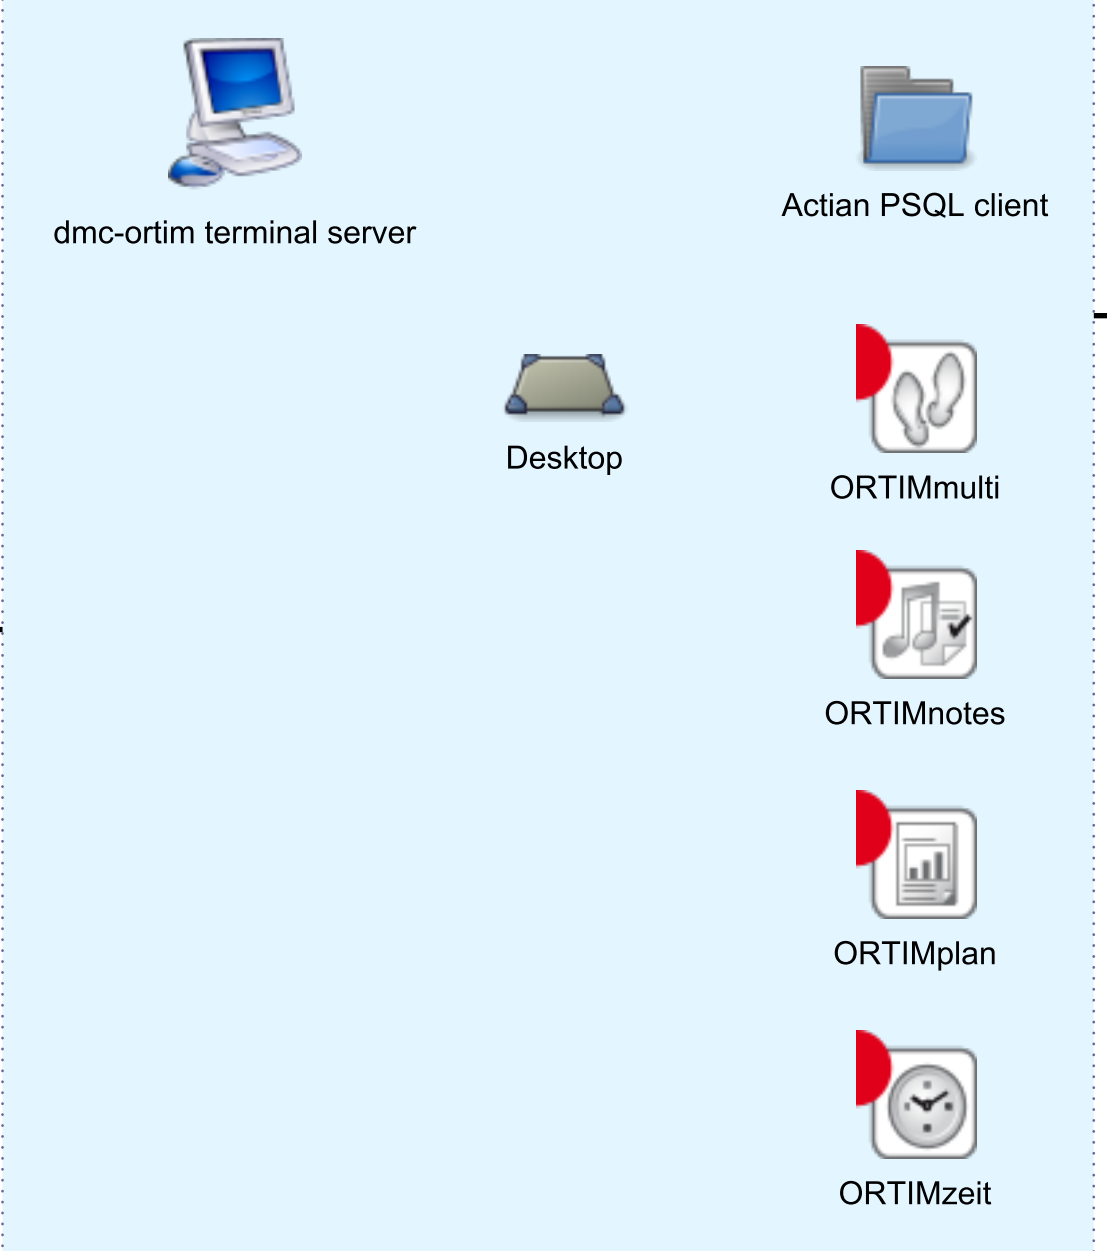

dmc-ortim server: database, application and file server

PSQL TCP 3351

>= 100 MBit

PSQL TCP 3351

>= 100 MBit

dmc-ortim workstation

a5 TCP 12555

Configuration 1 (above): Direct access to a share, use for local network installations
 Configuration 2 (below): Access to terminal server, use to connect external locations

dmc-ortim terminal server

>= low bandwidth

dmc-ortim workstation