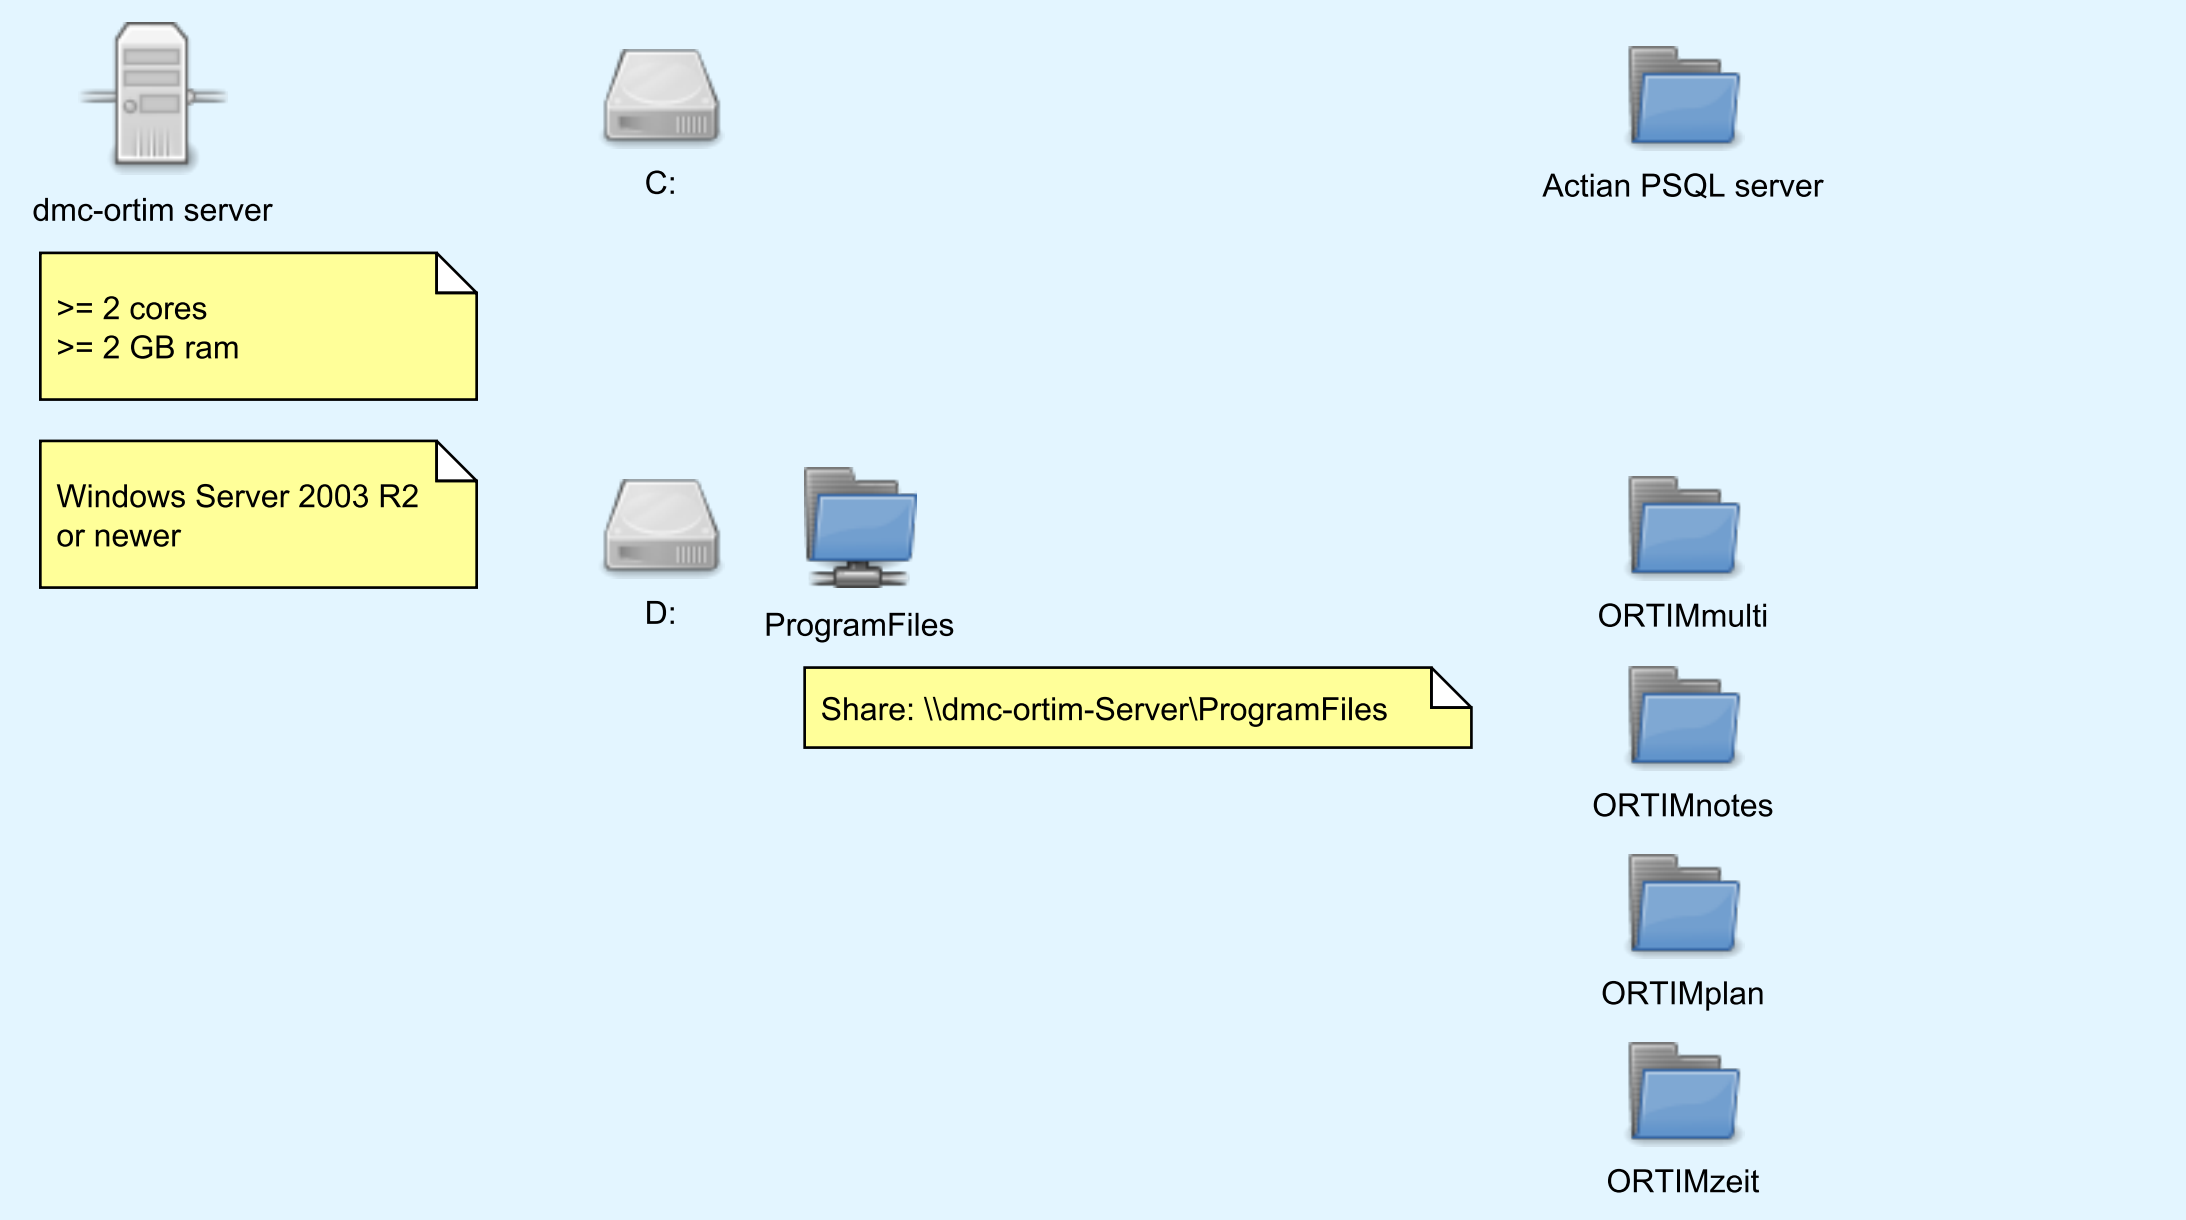

dmc-ortim server: database, application and file server

PSQL TCP 3351

>= 100 MBit

PSQL TCP 3351

>= 100 MBit

dmc-ortim workstation

a5 TCP 12555

Configuration 1 (above): Direct access to a share, use for local network installations
 Configuration 2 (below): Access to terminal server, use to connect external locations

dmc-ortim terminal server

>= low bandwidth

dmc-ortim workstation