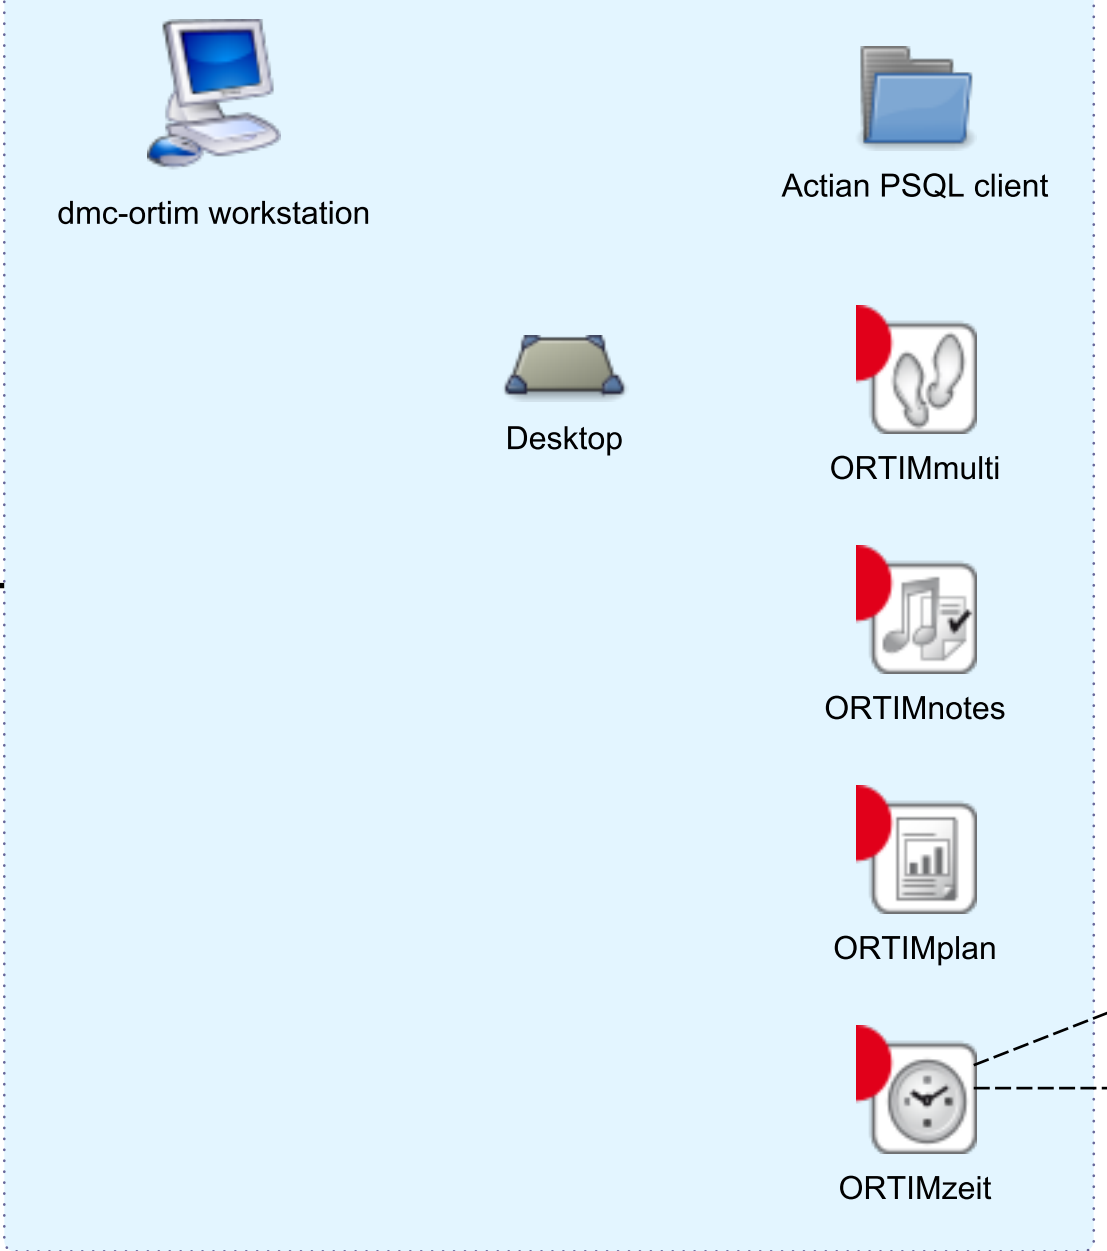

dmc-ortim server: database, application and file server

PSQL TCP 3351

>= 100 MBit

PSQL TCP 3351

>= 100 MBit

dmc-ortim workstation

a5 TCP 12555

Configuration 1 (above): Direct access to a share, use for local network installations
 Configuration 2 (below): Access to terminal server, use to connect external locations

dmc-ortim terminal server

>= low bandwidth

dmc-ortim workstation